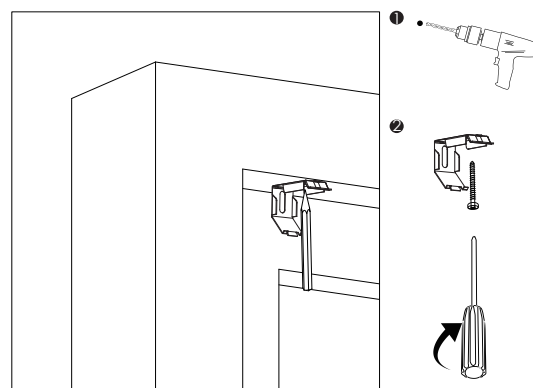

Vida cordless pleated blind

INSTALLATION INSTRUCTIONS

DEKOSOL®

Options

A

B

1.

2a.

3.

2b.

4.

5.

Cut to fit your window, up to 10 cm each side.
Take away the weight first (only for 60 x 160 cm).