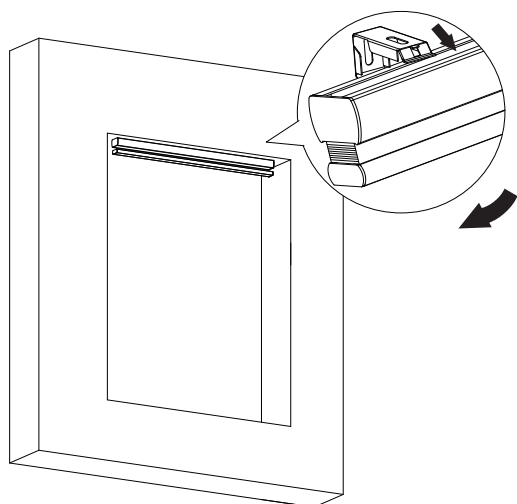

Vida cordless pleated blind

INSTALLATION INSTRUCTIONS

DEKOSOL®

Options

A

B

1.

2a.

3.

2b.

4.

5.

Cut to fit your window, up to 10 cm each side.
Take away the weight first (only for 60 x 160 cm).