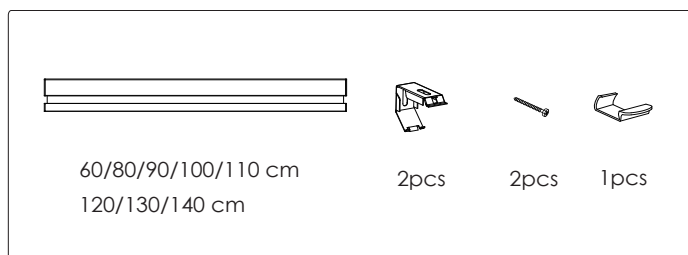

Vida cordless pleated blind

INSTALLATION INSTRUCTIONS

DEKOSOL®

Options

1.