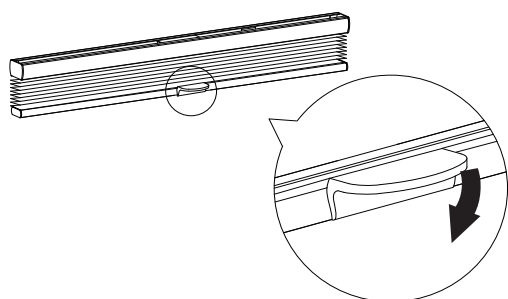

Vida cordless pleated blind

INSTALLATION INSTRUCTIONS

DEKOSOL®

Options

A

B

1.

2a.

3.

2b.

4.

5.

Cut to fit your window, up to 10 cm each side.
Take away the weight first (only for 60 x 160 cm).