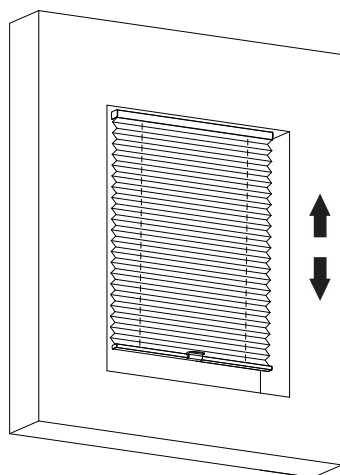

Vida cordless pleated blind

INSTALLATION INSTRUCTIONS

DEKOSOL®

Options

A

B

1.

2a.

3.

2b.

4.

5.

Cut to fit your window, up to 10 cm each side.
Take away the weight first (only for 60 x 160 cm).