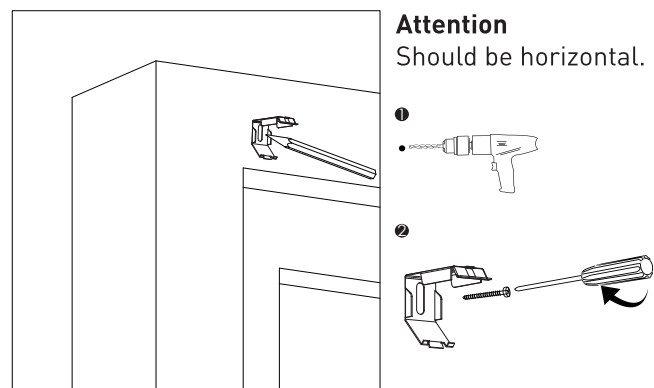

Vida cordless pleated blind

INSTALLATION INSTRUCTIONS

DEKOSOL®

Options

A

B

1.

2a.

3.

2b.

4.

5.

Cut to fit your window, up to 10 cm each side.
Take away the weight first (only for 60 x 160 cm).